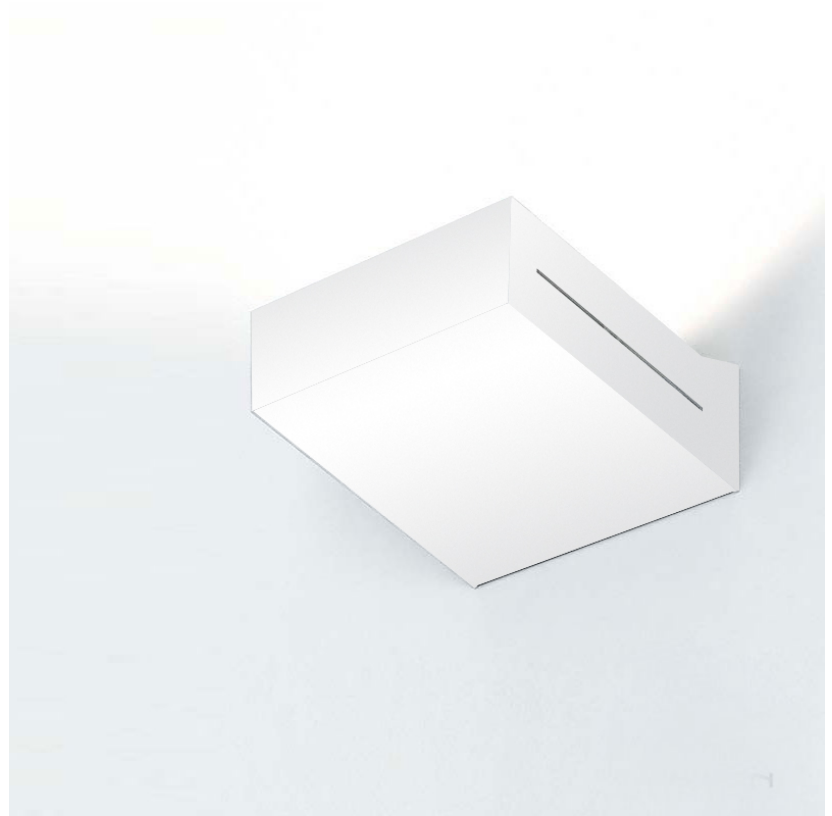

NEVA SURFACE

D93165

PROJECT
TYPE
NOTES
QUANTITY
DATE

GENERAL

Series: Neva
Brand: Milan
Division: Design
Mounting Type: Surface
Mounting Location: Wall
Subcategory: Uplight

PHYSICAL

Shape: Rectangle
Length (mm): 128
Length (in): 5 1/16
Height (mm): 85
Height (in): 3 3/8
Extension (mm): 117
Extension (in): 4 5/8
Light Distribution: Direct / Indirect
Weight (kg): 1.4
Weight (lbs): 3
Fixture Finish: WHI
Fixture Material: Metal

ELECTRICAL

Lamp Type: LED
Max. Wattage Per Lamp (W): 10
Dimming: Non-Dimmable
Driver Included: Yes
Driver Location: Integrated
Driver Type: Constant Current
Driver Class: Class 2
Housing: ENCP3
Input Voltage (V): 120
Upon Request: Dimmable option available with remote driver upon request

LED

Number of LEDs: 1
Color Temperature (°K): 2700
Nominal Lumen (lm): 1010
CRI: >80 CRI

OPTICAL

Reflector°: 50

RATINGS AND CERTIFICATIONS

Certified By: CSA Certified to UL and CSA Standards
IP rating: IP20

128mm 5 1/16"

108mm 4 1/4"

108mm 4 1/4"

J-Box cover plate
Included

85mm 3 3/8"

117mm 4 5/8"