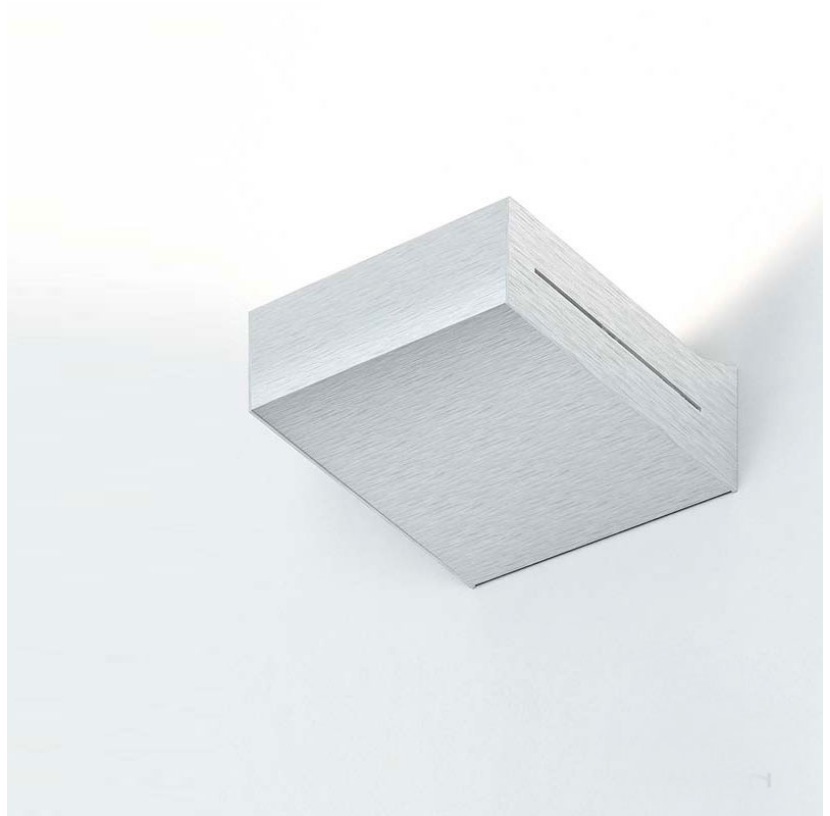

NEVA SURFACE

D93164

PROJECT	
TYPE	
NOTES	
QUANTITY	
DATE	

GENERAL

Series: Neva
Brand: Milan
Division: Design
Mounting Type: Surface
Mounting Location: Wall
Subcategory: Uplight

PHYSICAL

Shape: Rectangle
Length (mm): 128
Length (in): 5 1/16"
Height (mm): 85
Height (in): 3 3/8"
Extension (mm): 117
Extension (in): 4 5/8"
Light Distribution: Direct / Indirect
Weight (kg): 1.4
Weight (lbs): 3
Fixture Finish: SST
Fixture Material: Metal

ELECTRICAL

Number of Lamps: 1
Lamp Type: LED
Max. Wattage Per Lamp (W): 10
Dimming: Non-Dimmable
Driver Included: Yes
Driver Location: Integrated
Driver Type: Constant Current
Driver Class: Class 2
Housing: ENCP3
Input Voltage (V): 120
Upon Request: Dimmable option available with remote driver upon request

LED

Number of LEDs: 1
Color Temperature (°K): 2700
Max. Delivered Lumen (lm): 642.97
Nominal Lumen (lm): 1010
CRI: >80 CRI

OPTICAL

Reflector°: 50

RATINGS AND CERTIFICATIONS

Certified By: CSA Certified to UL and CSA Standards
IP rating: IP20

128mm 5 1/16"

108mm 4 1/4"

J-Box cover plate
Included

108mm 4 1/4"

85mm 3 3/8"

117mm 4 5/8"