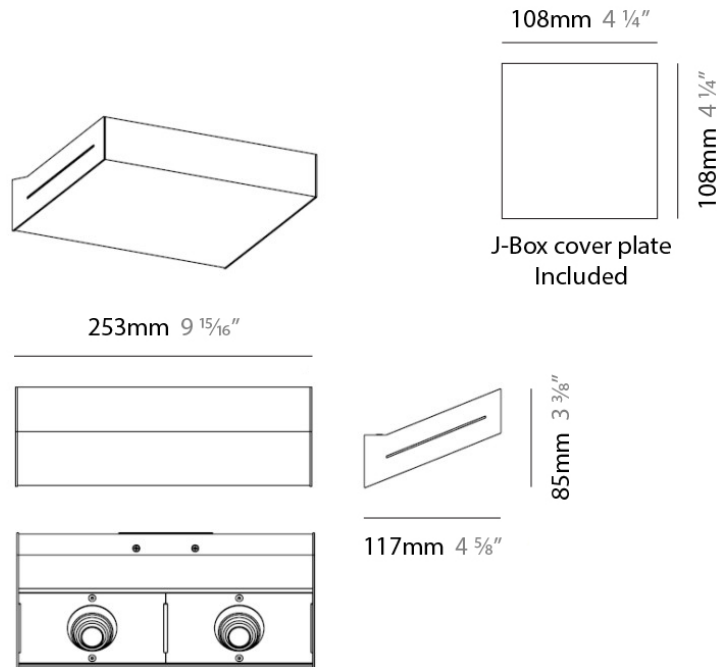

NEVA SURFACE

D93166

PROJECT	
TYPE	
NOTES	
QUANTITY	
DATE	

GENERAL

Series: Neva
Brand: Milan
Division: Design
Mounting Type: Surface
Mounting Location: Wall
Subcategory: Uplight

PHYSICAL

Shape: Rectangle
Length (mm): 253
Length (in): 9 ¹⁵/₁₆"
Height (mm): 85
Height (in): 3 ³/₈"
Extension (mm): 117
Extension (in): 4 ⁵/₈"
Light Distribution: Direct / Indirect
Weight (kg): 1.8
Weight (lbs): 4
Fixture Finish: SST
Fixture Material: Metal

ELECTRICAL

Lamp Type: LED
Total Output Wattage (W): 20
Max. Wattage Per Lamp (W): 10
Dimming: Non-Dimmable
Driver Included: Yes
Driver Location: Integrated
Driver Type: Constant Current
Driver Class: Class 2
Housing: ENCP3
Input Voltage (V): 120
Upon Request: Dimmable option available with remote driver upon request

LED

Number of LEDs: 2
Color Temperature (°K): 2700
Nominal Lumen (lm): 2020 (2x1010lm)
CRI: >80 CRI

OPTICAL

Reflector: 2 x 50°

RATINGS AND CERTIFICATIONS

Certified By: CSA Certified to UL and CSA Standards
IP rating: IP20